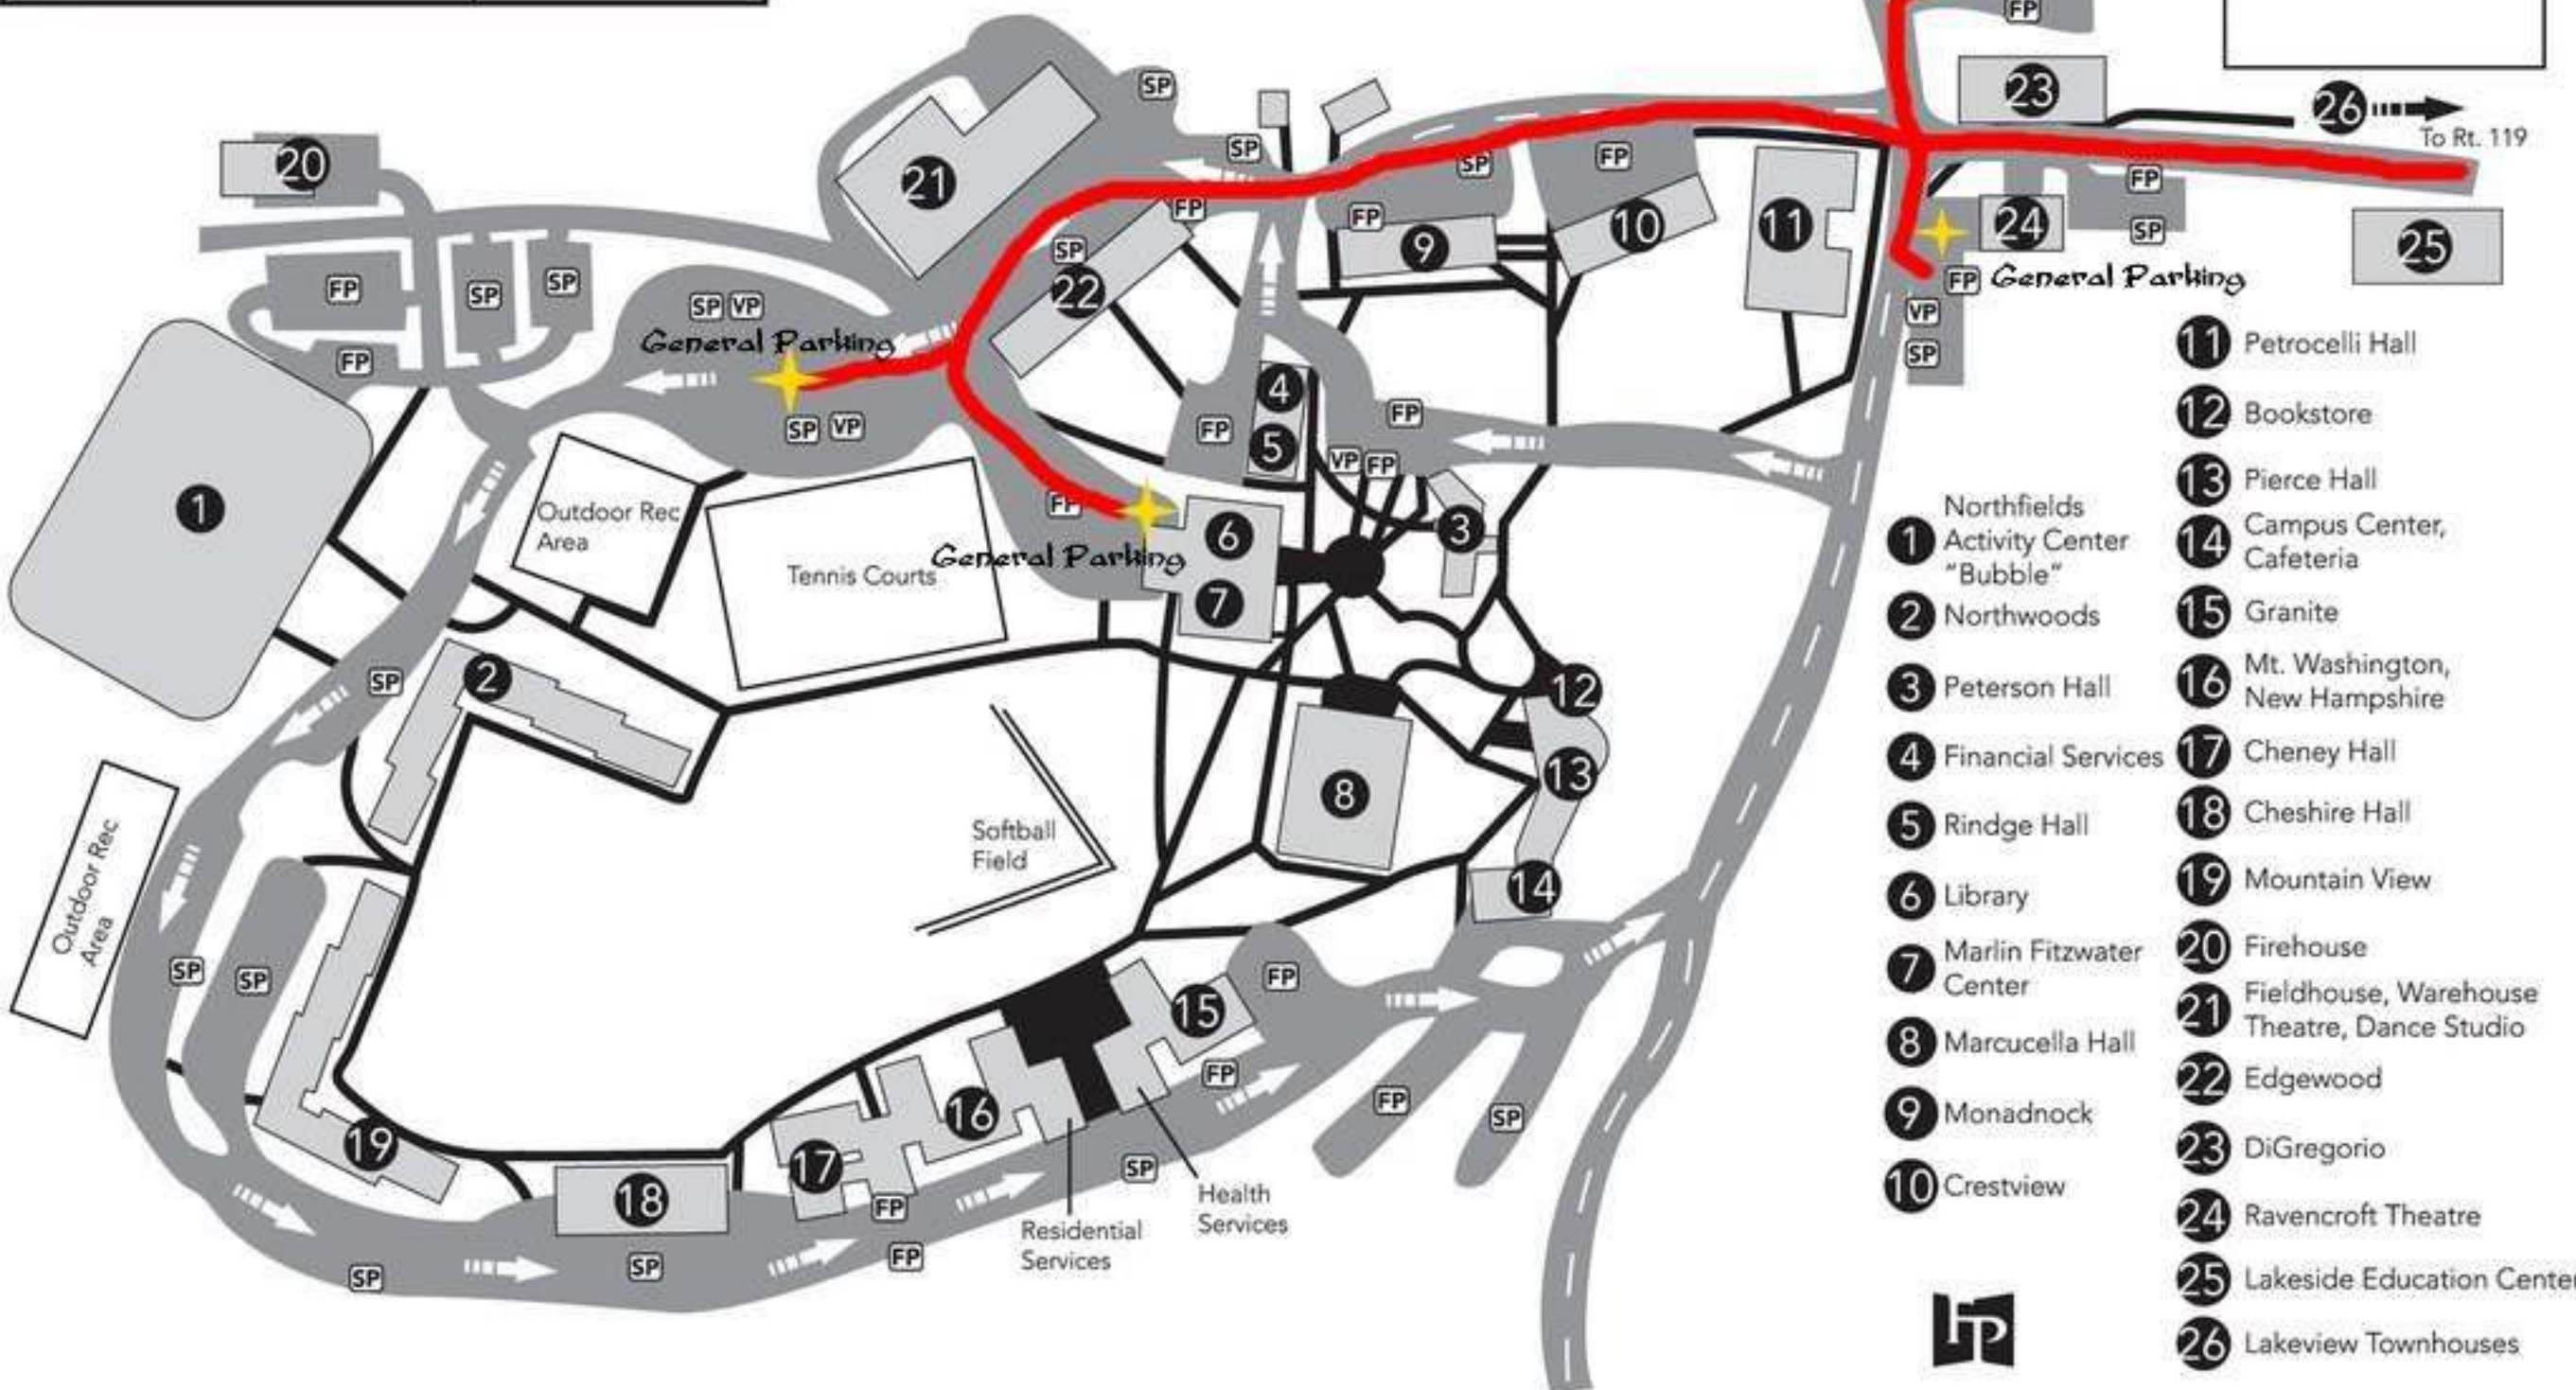

Map Key

	Roadways / Parking Lots	 One Way Roads
	Student Walkways	
	Faculty/Staff Parking	
	Student Parking	
	Visitor Parking	

CAUTION
 Campus roadways are One Way

- 11 Petrocelli Hall
- 12 Bookstore
- 13 Pierce Hall
- 14 Campus Center, Cafeteria
- 15 Granite
- 16 Mt. Washington, New Hampshire
- 17 Cheney Hall
- 18 Cheshire Hall
- 19 Mountain View
- 20 Firehouse
- 21 Fieldhouse, Warehouse Theatre, Dance Studio
- 22 Edgewood
- 23 DiGregorio
- 24 Ravencroft Theatre
- 25 Lakeside Education Center
- 26 Lakeview Townhouses